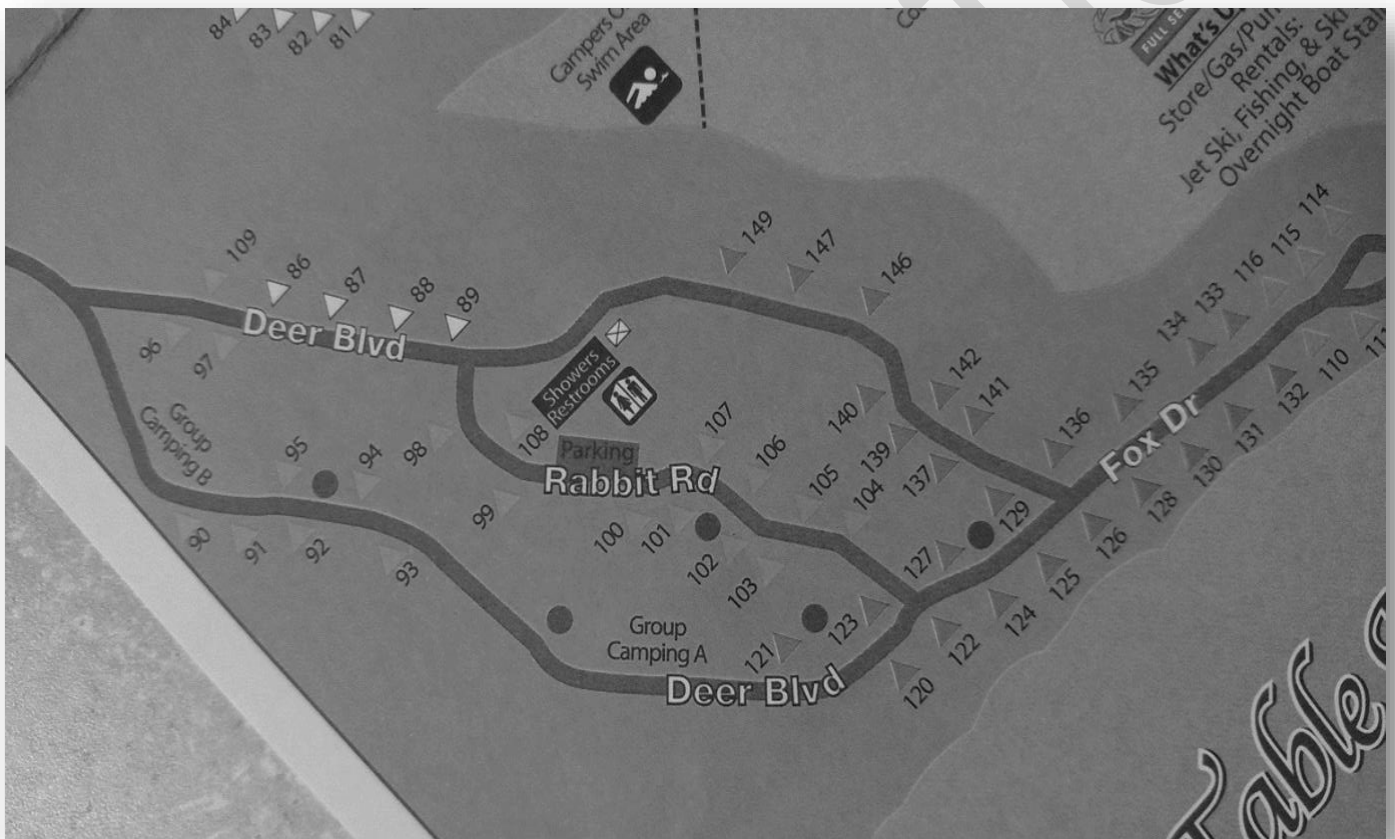

Contact the Port of Kimberling Marina Resort Hotel & Suites for camp site reservations at 417-739-3883. Mention Spirit Quest for a reduced rate. Pick out your campsite at <http://www.mypok.com/campground>. Click on the map tab to bring up an interactive campground map. Suggest reserving sites in the 90-140 areas.

There will also be Free camping inside the group area to promote unity. Note: sites within group area do not have electricity.

Power outlets in group area A is for Spirit Quest committee activities use only. If you need power access, see map for campsites with power.

Campsites with tri-angles have power.

Reminder - There will also be Free camping inside the group area to promote unity.

Note: sites within group area do not have electricity.